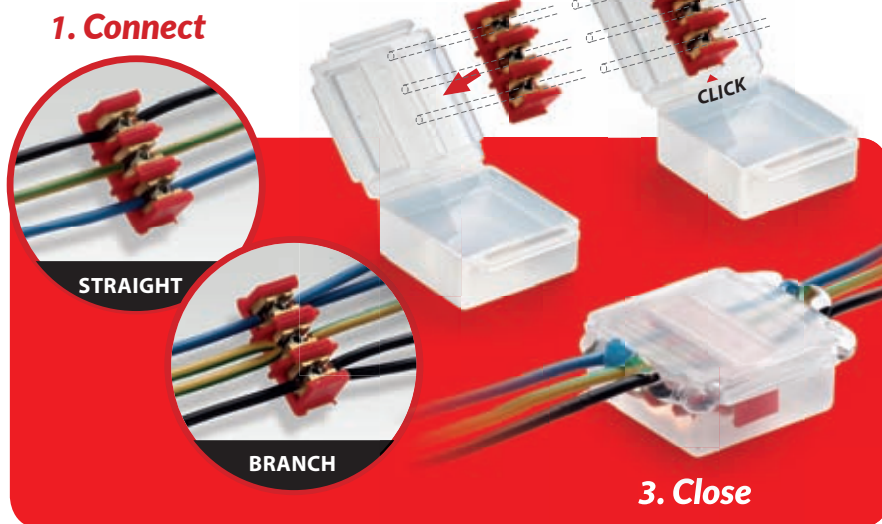

Bravo - Self-locking connection block.

Bravo

Product	Formation and wires cross section		Pieces for package	 A x B x C (mm)
	Straight or through (N° x mm ²)	Branch (N° x mm ²)		
Bravo 1-6	1 x 1 - 6	1 x 1 - 6	1 pcs/ Blister	50 x 29 x 22
Bravo 3-6	2 x 1 - 6 3 x 1 - 6	2 x 1 - 6 3 x 1 - 6	1 pcs/ Blister	53 x 49 x 22

Mini Bravo

Product	Formation and wires cross section		Pieces for package	 A x B x C (mm)
	Straight or through (N° x mm ²)	Branch (N° x mm ²)		
Mini Bravo 1	1 x 1 - 4	1 x 1 - 4	3 pcs/ Blister	41 x 28 x 19
Mini Bravo 2	2 x 1 - 4	2 x 1 - 4	1 pcs/ Blister	45 x 37 x 24
Mini Bravo 3	3 x 1 - 4	3 x 1 - 4	1 pcs/ Blister	53 x 39 x 24