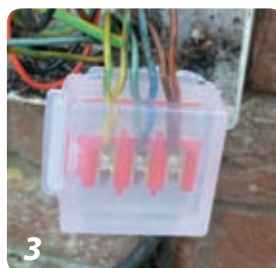

Bravo - Self-locking connection block.

Bravo

Product	Formation and wires cross section		Pieces for package	 A x B x C (mm)
	Straight or through (N° x mm ²)	Branch (N° x mm ²)		
Bravo 1-6	1 x 1 - 6	1 x 1 - 6	1 pcs/ Blister	50 x 29 x 22
Bravo 3-6	2 x 1 - 6 3 x 1 - 6	2 x 1 - 6 3 x 1 - 6	1 pcs/ Blister	53 x 49 x 22

Mini Bravo

Product	Formation and wires cross section		Pieces for package	 A x B x C (mm)
	Straight or through (N° x mm ²)	Branch (N° x mm ²)		
Mini Bravo 1	1 x 1 - 4	1 x 1 - 4	3 pcs/ Blister	41 x 28 x 19
Mini Bravo 2	2 x 1 - 4	2 x 1 - 4	1 pcs/ Blister	45 x 37 x 24
Mini Bravo 3	3 x 1 - 4	3 x 1 - 4	1 pcs/ Blister	53 x 39 x 24